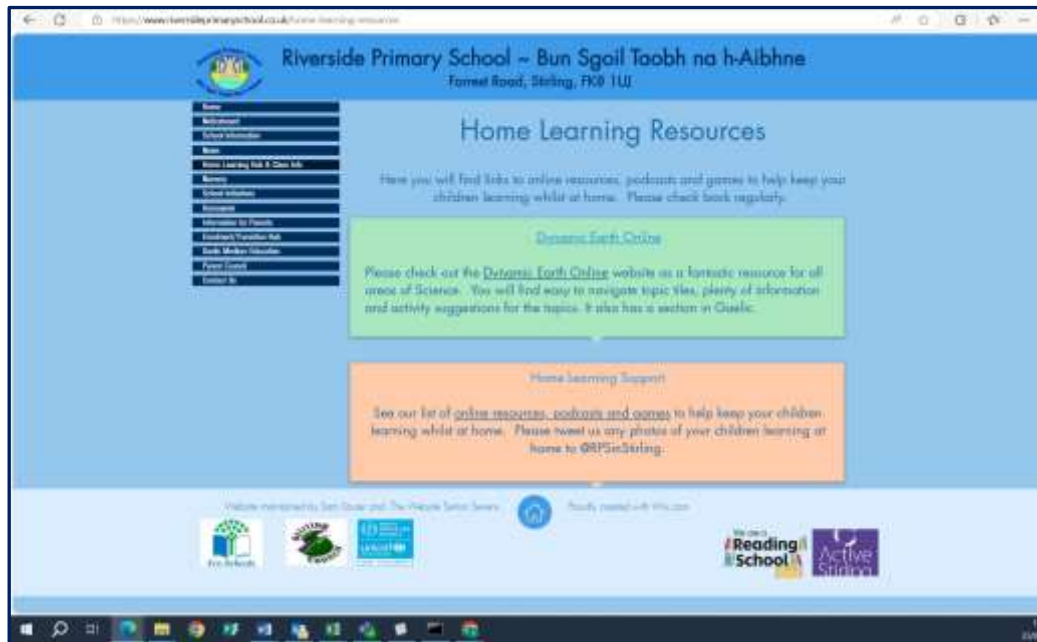

Riverside Primary School

School Closure due to Weather ~ Friday 24 January 2025 ~ Learning Information

WEBSITE RESOURCES

Please visit the Home Learning Hub & Class Info/Home Learning Resources page of our school website for learning resources. (www.riversideprimaryschool.co.uk/home-learning-resources)

Here you will find a range of activities to support your child's learning from home.

TOP TIPS FOR PARENTS/CARERS

Tips for supporting Home Learning

- Routines:

Create a routine to follow that fits around your family schedule and try to stick to it.

- Realistic Expectations:

Remote learning may not replicate the work that is completed across a normal school day. So remember to focus on what is achievable for your child at home and prioritise tasks.

- Home School Environment:

You are not expected to replicate the classroom environment. However, children should have a quiet and comfortable space to complete their remote learning tasks.

- Parental Encouragement:

Encourage your child to work through their tasks without completing their tasks for them.

- Play, Breaks and Rest:

Make sure to incorporate time throughout the day for play and rest. This is very important for reducing screen time and promoting health and wellbeing. During breaks children should be encouraged to go outside for some fresh air.